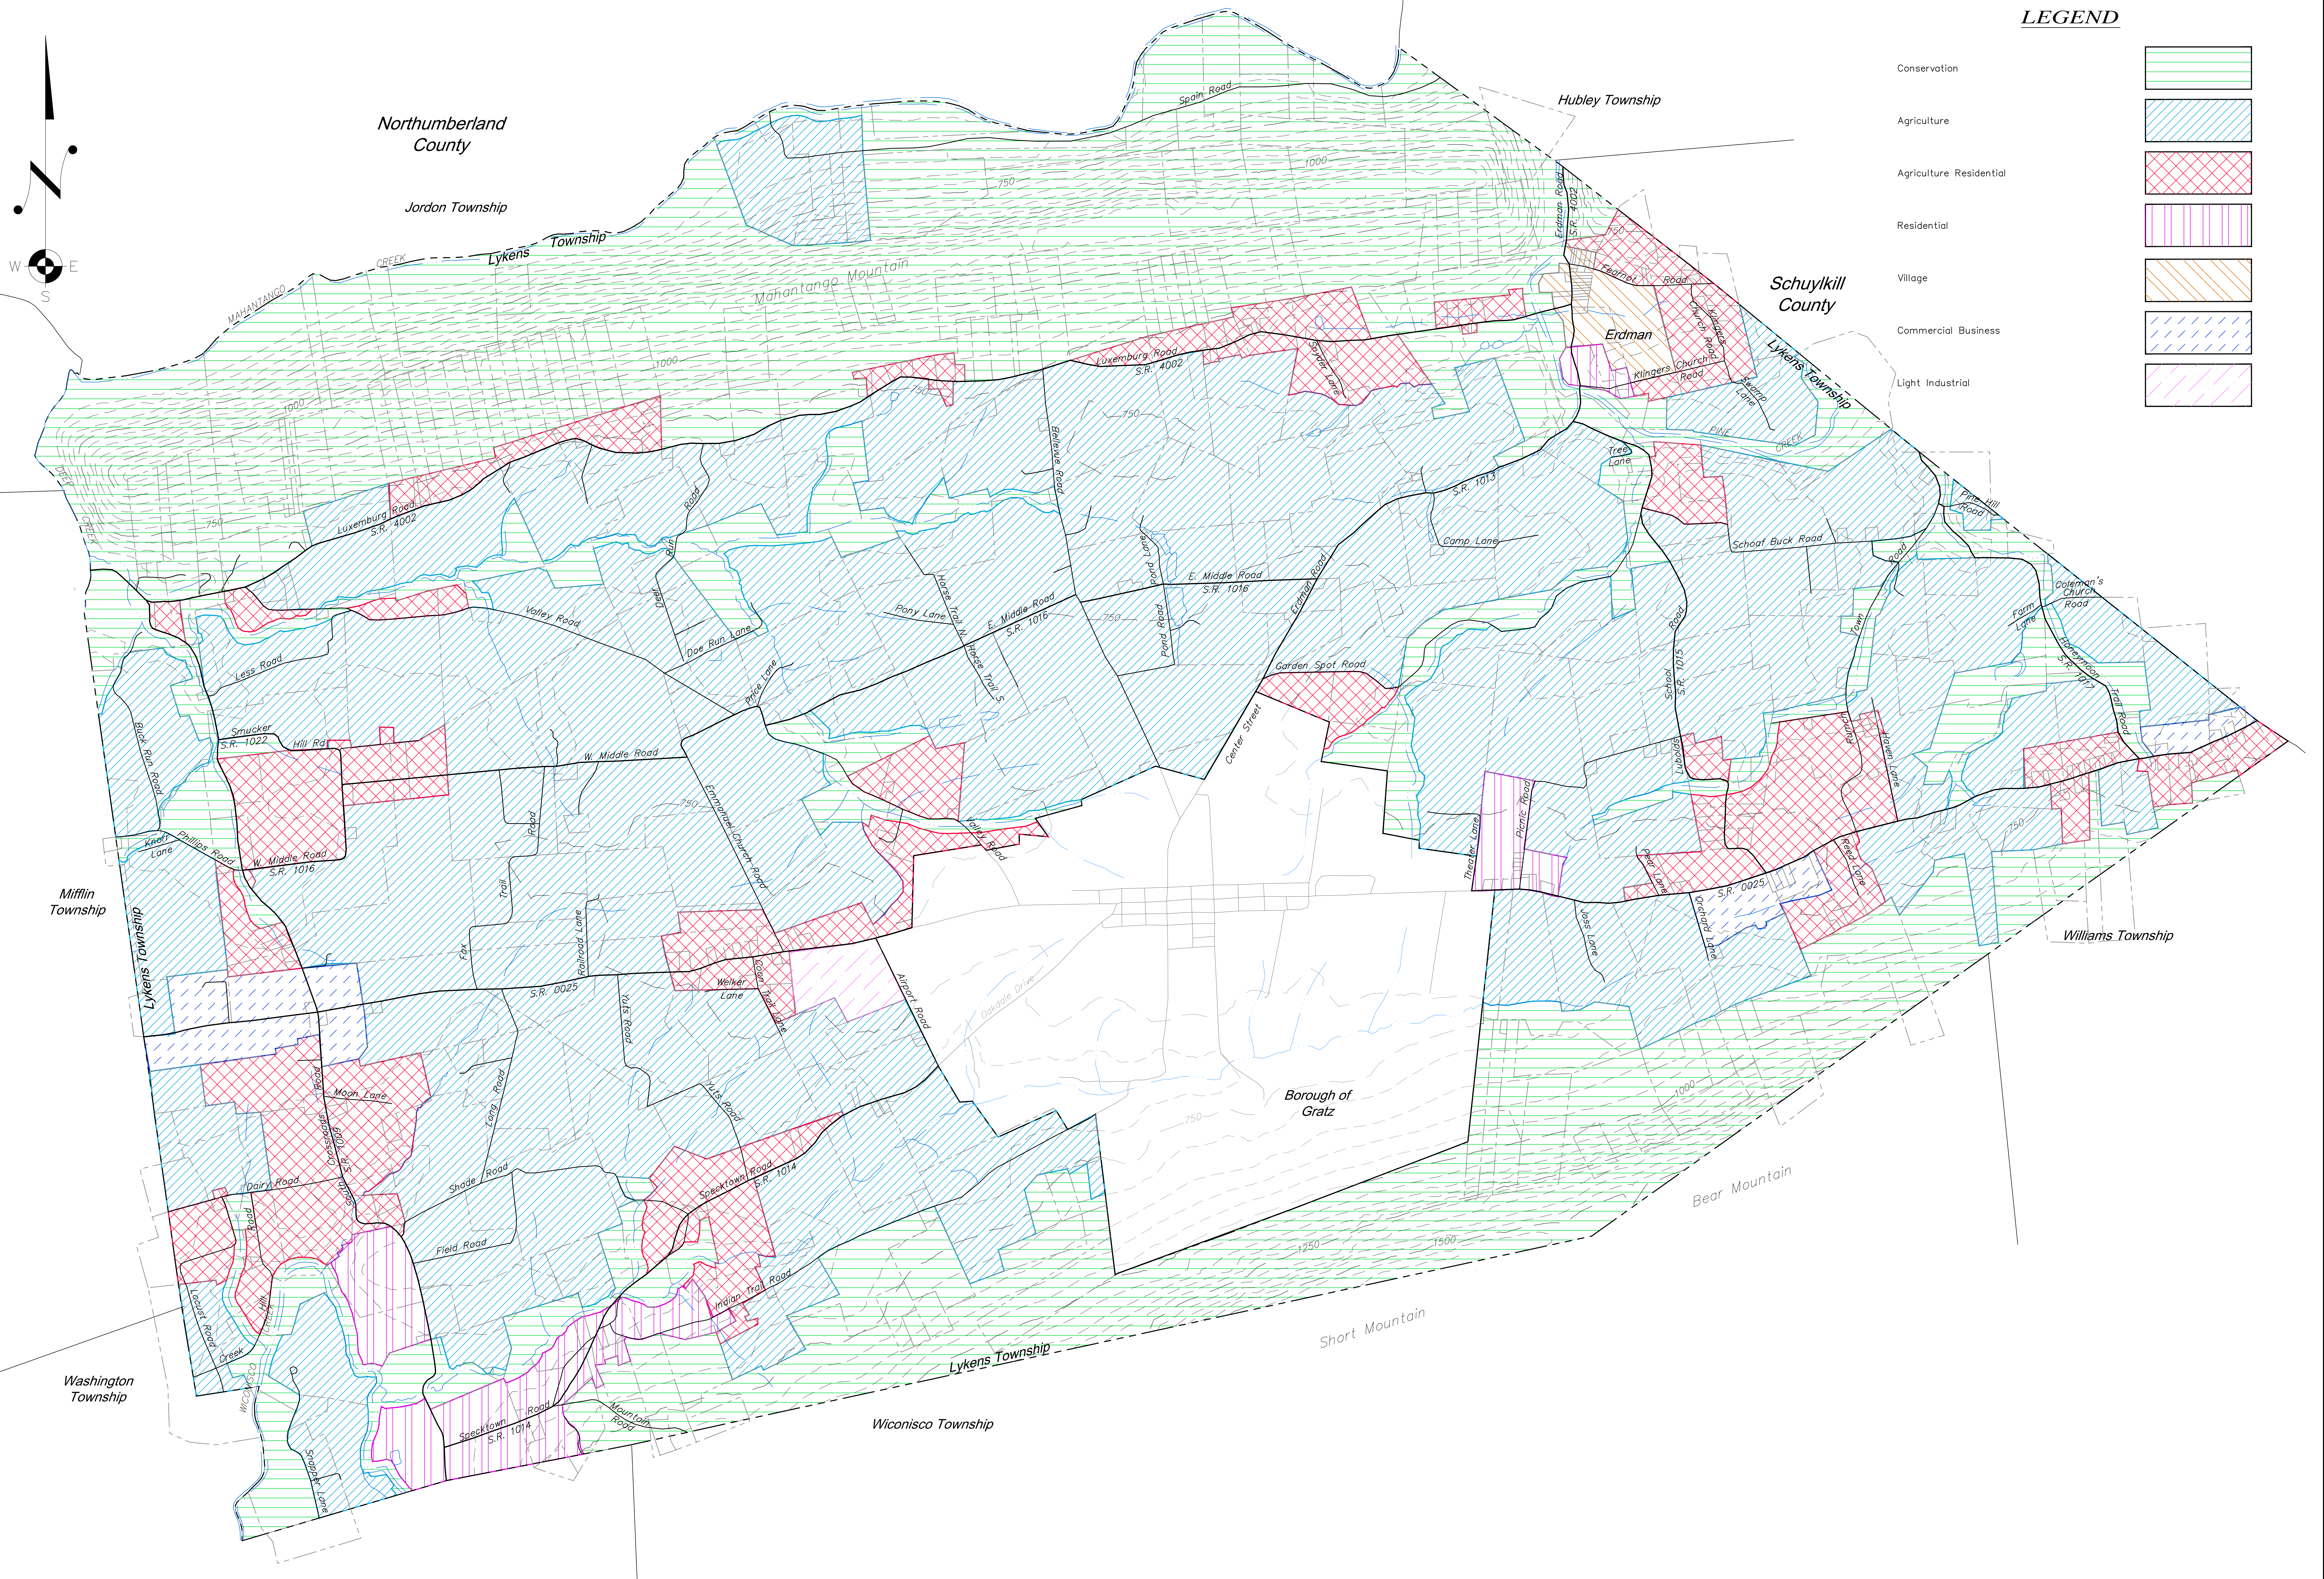

Northumberland
County

Jordan Township

Lykens Township

Hubley Township

Schuylkill County

Lykens Township

LEGEND

Conservation	
Agriculture	
Agriculture Residential	
Residential	
Village	
Commercial Business	
Light Industrial	

- NOTES:**
1. ORIGINAL MAPPING AT SCALE OF 1" = 3000', PREPARED BY WHITNEY, BAILEY, COX, & MAGNANI, L.L.P., DATED JANUARY 28, 2000.
 2. MAPPING SCALE REVISED TO 1" = 1000', AND ROAD NAMES AND PLAN LABELS ADDED BY RAUDENBUSH ENGINEERING, INC., DATED JUNE 2012.

MAP NO. 3
LYKENS TOWNSHIP ZONING MAP
 LYKENS TOWNSHIP
 ACT 537-SEWAGE FACILITIES PLAN

RAUDENBUSH
ENGINEERING, INC.
 23 South Union Street
 Millersville, Pennsylvania 17057
 Phone: (717) 644-0823
 Fax: (717) 644-0112
 www.raudeng.com